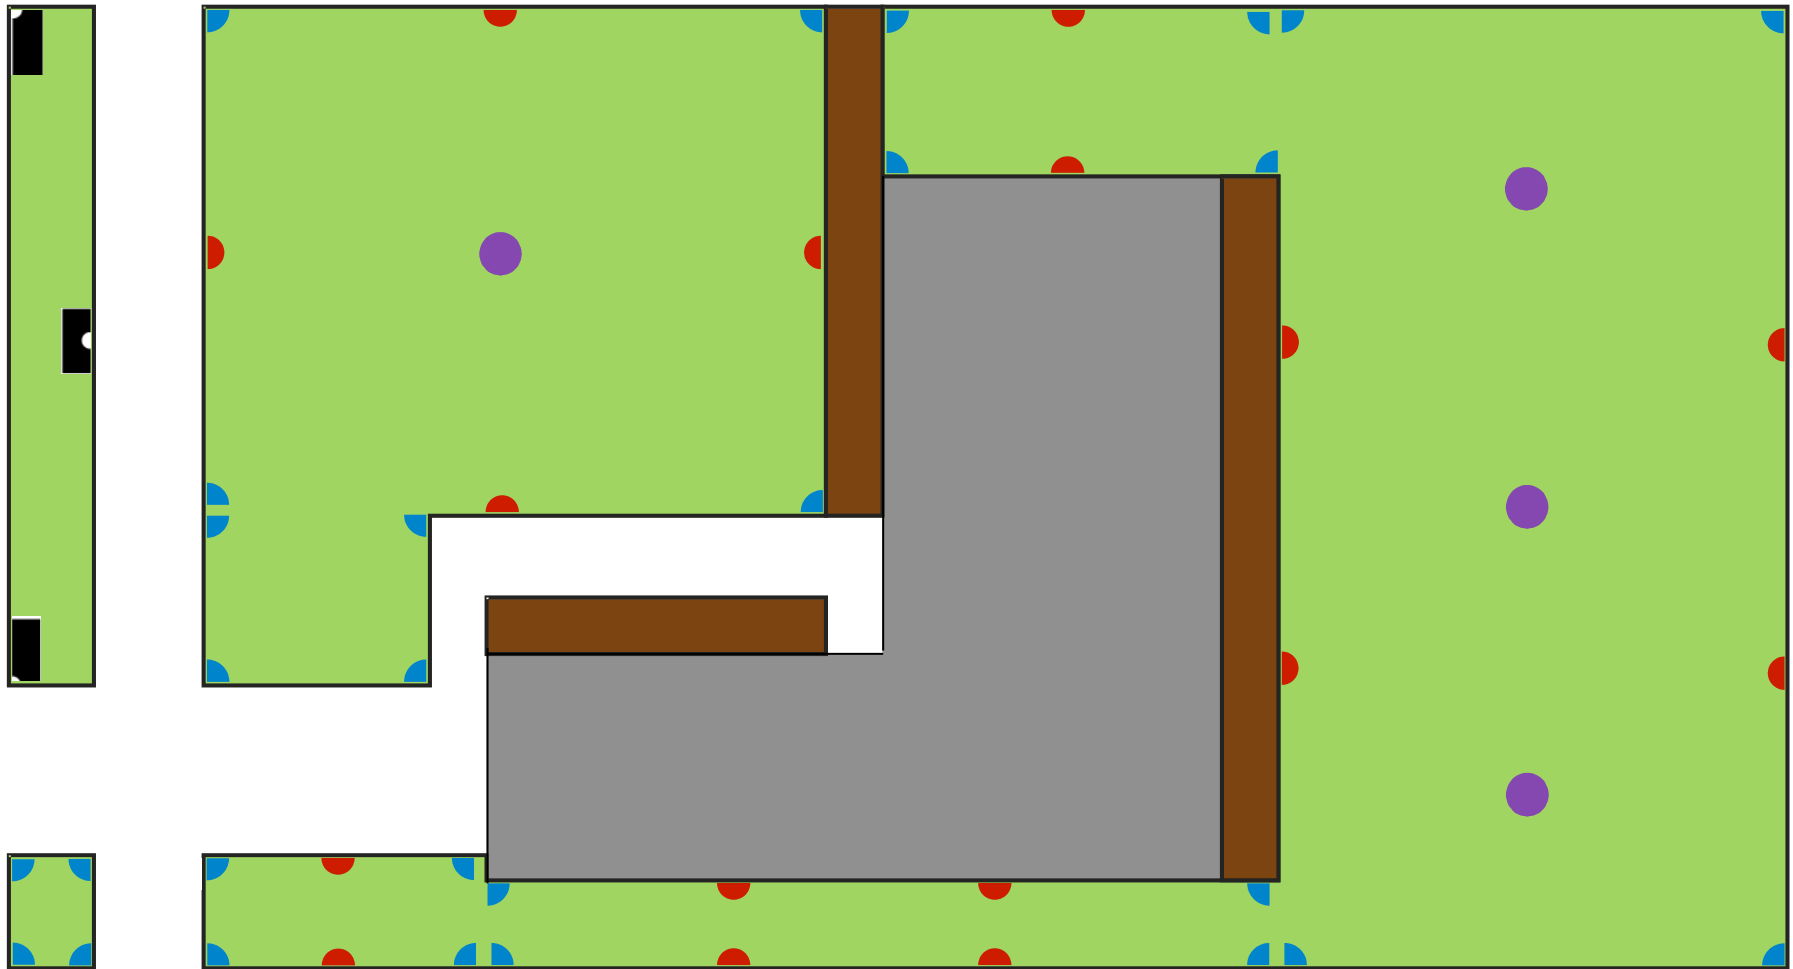

FreeSprinklerNozzles.com

Toro® Precision™ Series Spray Nozzles Arc & Radius Illustration

Turf	90° Nozzle	Right Corner Side Strip	Side Strip
Planter	180° Nozzle	Left Corner Side Strip	
Structure	360° Nozzle		